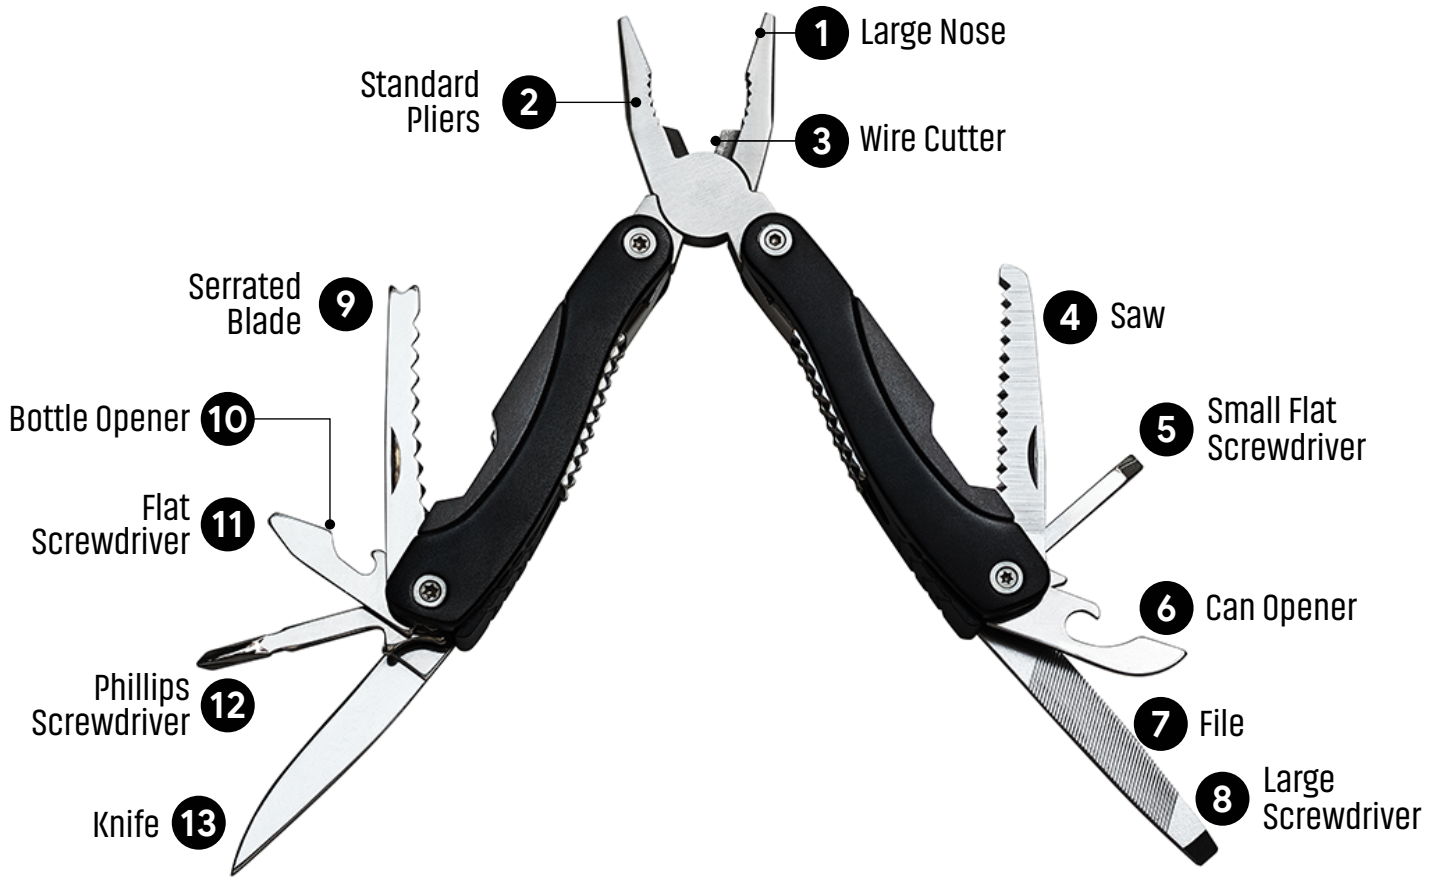

CAMARADE SURVIVORPRO

MULTI-TOOL & TORCH DUO

13 ESSENTIAL FUNCTIONS

CAMARADE MTGL 9229

- Premium multi-tool with 13 built-in essential functions.
- High-strength stainless steel construction for durability and long-term use.
- Multi LED Torch – operates on 3 AAA batteries (not included), built with a durable metal body, includes a fabric pouch.
- Compact and portable design for survival, repair and utility tasks.

Comes in a premium gift box