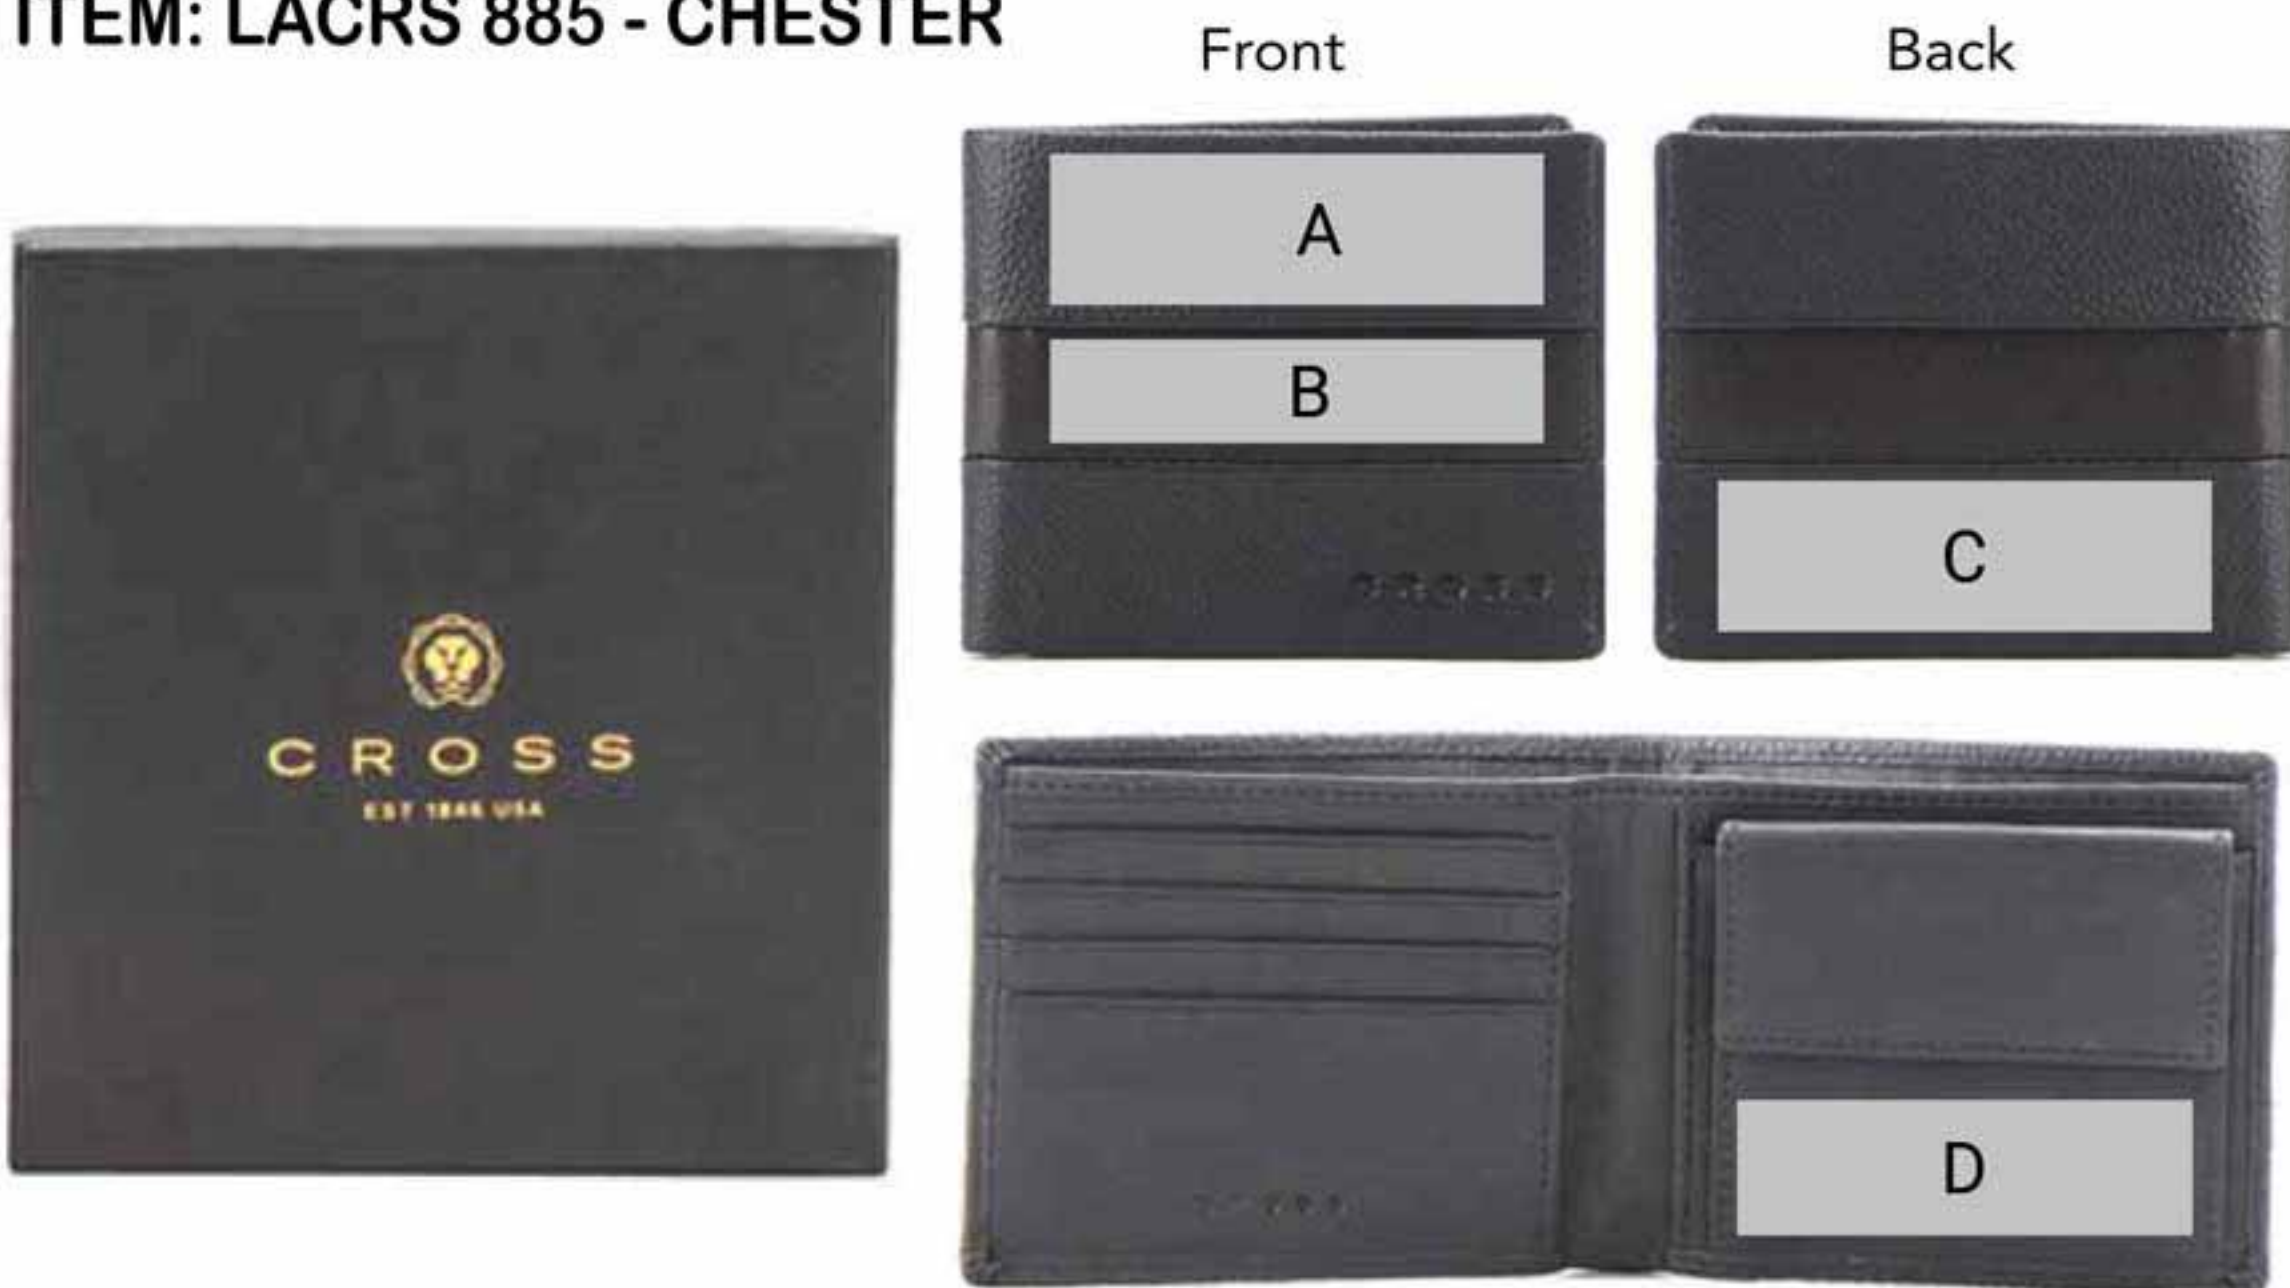

PRINTING GUIDELINES

ITEM: LACRS 885 - CHESTER

PRINT OPTIONS:

POSITION A

Max Area: 90mm wide x 25mm high

1. Engraving
2. Embossing / Debossing
3. Screen Printing

POSITION B

Max Area: 90mm wide x 18mm high

1. Engraving
2. Embossing / Debossing
3. Screen Printing

POSITION C

Max Area: 90mm wide x 25mm high

1. Engraving
2. Embossing / Debossing
3. Screen Printing

POSITION D

Max Area: 70mm wide x 24mm high

1. Engraving