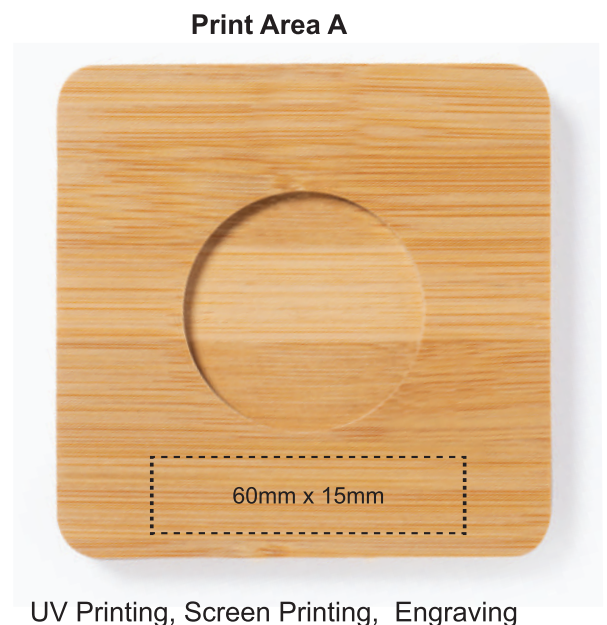

Printing Guidelines

Product Code: DWEN 3141

PAMA - Set of 2 Espresso Cup with Bamboo Coaster

Screen Printing , UV Decal

Screen Printing , UV Decal

UV Printing, Screen Printing, Engraving