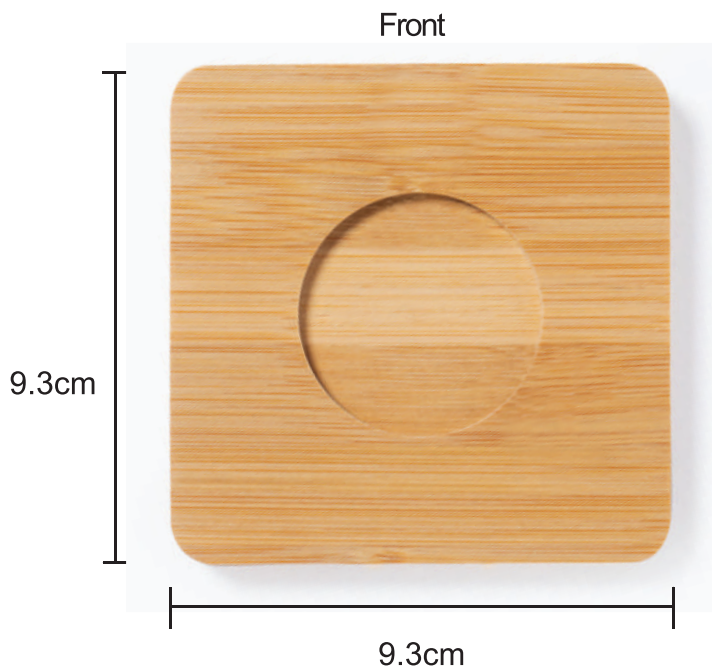

Printing Guidelines

Product Code: DWEN 3141

PAMA - Set of 2 Espresso Cup with Bamboo Coaster

Screen Printing , UV Decal

Screen Printing , UV Decal

UV Printing, Screen Printing, Engraving