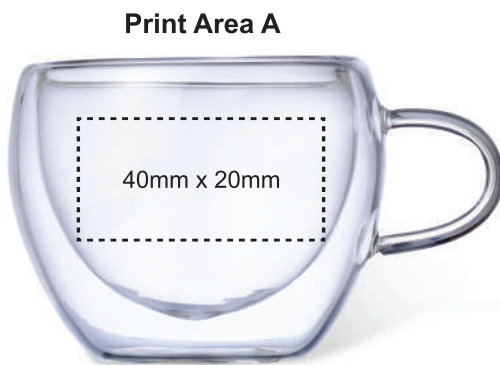

Printing Guidelines

Product Code: DWEN 3141

PAMA - Set of 2 Espresso Cup with Bamboo Coaster

Screen Printing , UV Decal

Screen Printing , UV Decal

UV Printing, Screen Printing, Engraving