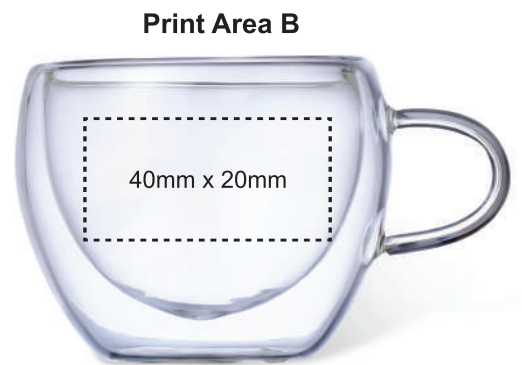

Printing Guidelines

Product Code: DWEN 3141

PAMA - Set of 2 Espresso Cup with Bamboo Coaster

Screen Printing , UV Decal

Screen Printing , UV Decal

UV Printing, Screen Printing, Engraving