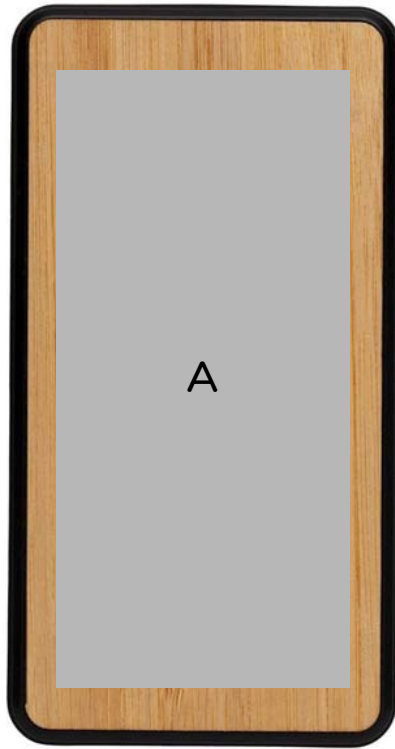

PRINTING GUIDELINES

ITEM: ITPB 837

PRINT OPTIONS:

POSITION A

Max Area: 6 cm wide x 10 cm high

1. Engraving
2. Silkscreen, 1 - 4 Colors
3. UV Printing, Full Color

NOTES: