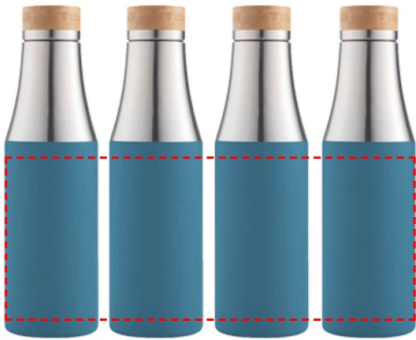

# [DWHL 340] BREDA - CHANGE Collection Insulated Water Bottle - Blue

---

360

- Laser Engraving 360°  
[Edge to Edge]
- Digital print 360°  
[Edge to Edge]

**Area Width:** 225 mm  
**Area Height:** 120 mm

FRONT

- Laser Engraving
- Digital (UV) Print

**Area Width:** 25 mm  
**Area Height:** 120 mm

ROUND

- Round Laser Engraving
- Round Digital Print
- Silk Screen Printing

**Area Width:** 60 mm  
**Area Height:** 120 mm