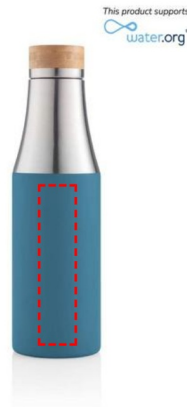

# [DWHL 340] BREDA - CHANGE Collection Insulated Water Bottle - Blue

---

360

- Laser Engraving 360°  
[Edge to Edge]
- Digital print 360°  
[Edge to Edge]

**Area Width:** 225 mm  
**Area Height:** 120 mm

FRONT

- Laser Engraving
- Digital (UV) Print

**Area Width:** 25 mm  
**Area Height:** 120 mm

ROUND

- Round Laser Engraving
- Round Digital Print
- Silk Screen Printing

**Area Width:** 60 mm  
**Area Height:** 120 mm