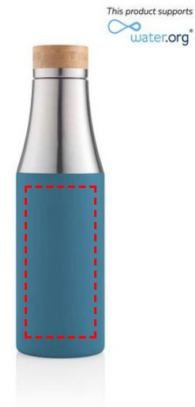

# [DWHL 340] BREDA - CHANGE Collection Insulated Water Bottle - Blue

---

360

- Laser Engraving 360°  
[Edge to Edge]
- Digital print 360°  
[Edge to Edge]

**Area Width:** 225 mm  
**Area Height:** 120 mm

FRONT

- Laser Engraving
- Digital (UV) Print

**Area Width:** 25 mm  
**Area Height:** 120 mm

ROUND

- Round Laser Engraving
- Round Digital Print
- Silk Screen Printing

**Area Width:** 60 mm  
**Area Height:** 120 mm