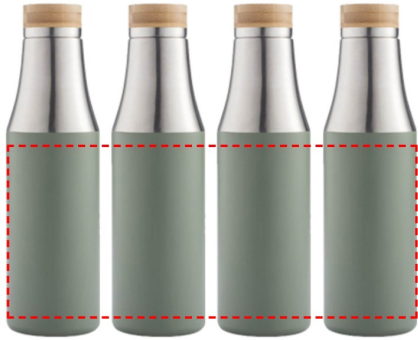

BREDA - CHANGE Collection Insulated Water Bottle - Green

- Round Laser Engraving
- Round Digital Print

Area Width: 225 mm
Area Height: 120 mm

- Laser Engraving
- Digital (UV) Print

Area Width: 25 mm
Area Height: 120 mm

- Silk Screen Printing

Area Width: 60 mm
Area Height: 100 mm