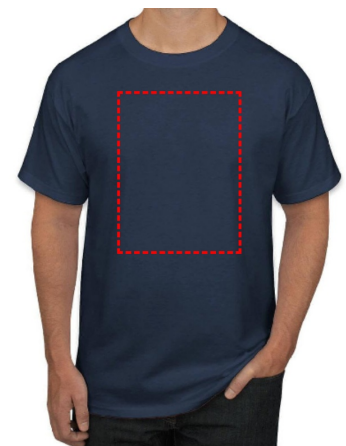

Core365 - Santhome Adult Performance Roundneck T-Shirt

FRONT

- Digital Transfer

Area Width: 200 mm
Area Height: 270 mm

FRONT

- Digital Transfer

Area Width: 200 mm
Area Height: 270 mm

FRONT

- Digital Transfer

Area Width: 200 mm
Area Height: 270 mm

FRONT

- Digital Transfer

Area Width: 200 mm
Area Height: 270 mm

FRONT

- Digital Transfer

Area Width: 200 mm
Area Height: 270 mm

FRONT

- Digital Transfer

Area Width: 200 mm
Area Height: 270 mm

FRONT

Area Width: 200 mm
Area Height: 270 mm

BACK

- Digital Transfer

Area Width: 200 mm
Area Height: 270 mm

BACK

- Digital Transfer

Area Width: 200 mm
Area Height: 270 mm

BACK

- Digital Transfer

Area Width: 200 mm
Area Height: 270 mm

BACK

- Digital Transfer