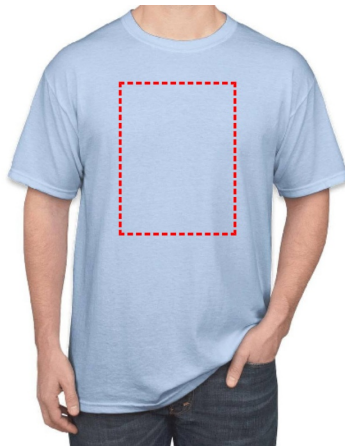

Core365 - Santhome Adult Performance Roundneck T-Shirt

FRONT

- Digital Transfer

Area Width: 200 mm
Area Height: 270 mm

FRONT

- Digital Transfer

Area Width: 200 mm
Area Height: 270 mm

FRONT

- Digital Transfer

Area Width: 200 mm
Area Height: 270 mm

FRONT

- Digital Transfer

Area Width: 200 mm
Area Height: 270 mm

FRONT

- Digital Transfer

Area Width: 200 mm
Area Height: 270 mm

FRONT

- Digital Transfer

Area Width: 200 mm
Area Height: 270 mm

FRONT

Area Width: 200 mm
Area Height: 270 mm

BACK

- Digital Transfer

Area Width: 200 mm
Area Height: 270 mm

BACK

- Digital Transfer

Area Width: 200 mm
Area Height: 270 mm

BACK

- Digital Transfer

Area Width: 200 mm
Area Height: 270 mm

BACK

- Digital Transfer