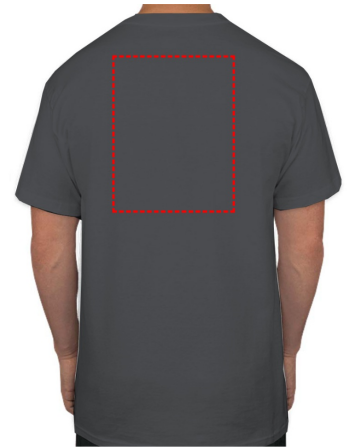

Core365 - Santhome Adult Performance Roundneck T-Shirt

FRONT

- Digital Transfer

Area Width: 200 mm
Area Height: 270 mm

FRONT

- Digital Transfer

Area Width: 200 mm
Area Height: 270 mm

FRONT

FRONT

- Digital Transfer

Area Width: 200 mm
Area Height: 270 mm

FRONT

Area Width: 200 mm
Area Height: 270 mm

BACK

- Digital Transfer

Area Width: 200 mm
Area Height: 270 mm

BACK

- Digital Transfer

Area Width: 200 mm
Area Height: 270 mm

BACK

- Digital Transfer

Area Width: 200 mm
Area Height: 270 mm

BACK

- Digital Transfer

Area Width: 200 mm
Area Height: 270 mm

BACK

- Digital Transfer

Area Width: 200 mm
Area Height: 270 mm

BACK

- Digital Transfer

Area Width: 200 mm
Area Height: 270 mm

BACK