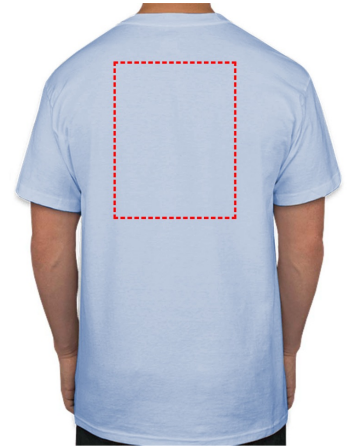

Core365 - Santhome Adult Performance Roundneck T-Shirt

FRONT

- Digital Transfer

Area Width: 200 mm
Area Height: 270 mm

FRONT

- Digital Transfer

Area Width: 200 mm
Area Height: 270 mm

FRONT

- Digital Transfer

Area Width: 200 mm
Area Height: 270 mm

FRONT

- Digital Transfer

Area Width: 200 mm
Area Height: 270 mm

FRONT

- Digital Transfer

Area Width: 200 mm
Area Height: 270 mm

FRONT

- Digital Transfer

Area Width: 200 mm
Area Height: 270 mm

FRONT

Area Width: 200 mm
Area Height: 270 mm

BACK

- Digital Transfer

Area Width: 200 mm
Area Height: 270 mm

BACK

- Digital Transfer

Area Width: 200 mm
Area Height: 270 mm

BACK

- Digital Transfer

Area Width: 200 mm
Area Height: 270 mm

BACK

- Digital Transfer