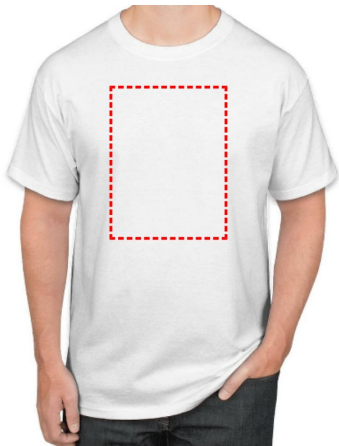

Core365 - Santhome Adult Performance Roundneck T-Shirt

FRONT

- Digital Transfer

Area Width: 200 mm
Area Height: 270 mm

FRONT

- Digital Transfer

Area Width: 200 mm
Area Height: 270 mm

FRONT

- Digital Transfer

Area Width: 200 mm
Area Height: 270 mm

FRONT

- Digital Transfer

Area Width: 200 mm
Area Height: 270 mm

FRONT

- Digital Transfer

Area Width: 200 mm
Area Height: 270 mm

FRONT

- Digital Transfer

Area Width: 200 mm
Area Height: 270 mm

FRONT

Area Width: 200 mm
Area Height: 270 mm

BACK

- Digital Transfer

Area Width: 200 mm
Area Height: 270 mm

BACK

- Digital Transfer

Area Width: 200 mm
Area Height: 270 mm

BACK

- Digital Transfer

Area Width: 200 mm
Area Height: 270 mm

BACK

- Digital Transfer