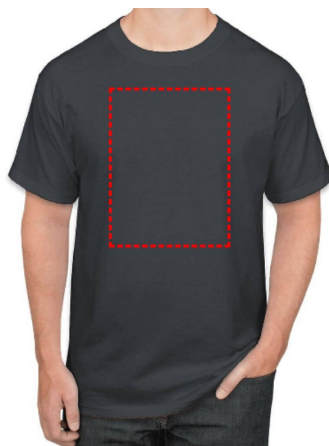

Core365 - Santhome Adult Performance Roundneck T-Shirt

FRONT

- Digital Transfer

Area Width: 200 mm
Area Height: 270 mm

FRONT

- Digital Transfer

Area Width: 200 mm
Area Height: 270 mm

FRONT

- Digital Transfer

Area Width: 200 mm
Area Height: 270 mm

FRONT

- Digital Transfer

Area Width: 200 mm
Area Height: 270 mm

FRONT

- Digital Transfer

Area Width: 200 mm
Area Height: 270 mm

FRONT

- Digital Transfer

Area Width: 200 mm
Area Height: 270 mm

FRONT

Area Width: 200 mm
Area Height: 270 mm

BACK

- Digital Transfer

Area Width: 200 mm
Area Height: 270 mm

BACK

- Digital Transfer

Area Width: 200 mm
Area Height: 270 mm

BACK

- Digital Transfer

Area Width: 200 mm
Area Height: 270 mm

BACK

- Digital Transfer