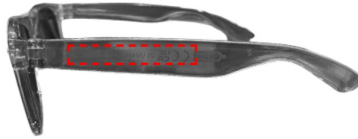

# [SGEN 9112] INTA- eco-neutral RPET Sunglass - Grey

---

RIGHT SIDE

- Silk Screen Printing
- Digital (UV) Print

**Area Width:** 50 mm

**Area Height:** 7 mm

LEFT SIDE

- Silk Screen Printing
- Digital (UV) Print

**Area Width:** 50 mm

**Area Height:** 7 mm