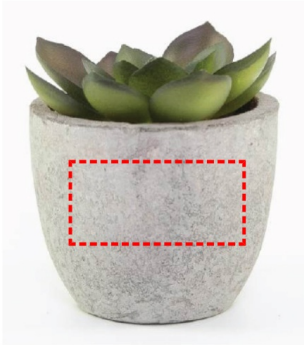

[MSSP 9223] CAMAS - Artificial Succulent Plant in Pulp Pot

FRONT

- Digital (Decal UV)
Print

Area Width: 40 mm

Area Height: 20 mm