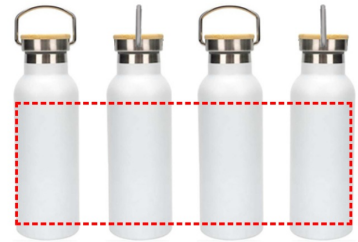

- Laser Engraving 360° [Edge to Edge]
- Digital print 360° [Edge to Edge]

Area Width: 225 mm
Area Height: 135 mm