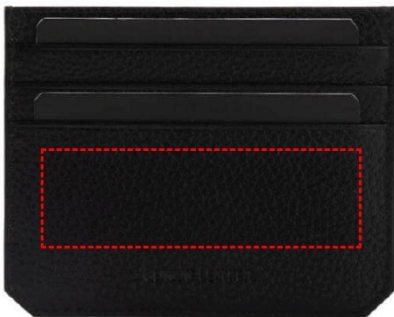

[LACR 2043] CROSS Pebble Leather 6CC Cardholder - Black

FRONT TOP

- Debossing

Area Width: 70 mm
Area Height: 10 mm

FRONT LEFT

- Debossing

Area Width: 30 mm
Area Height: 30 mm

FRONT RIGHT

- Debossing

Area Width: 30 mm
Area Height: 30 mm

BACK

- Debossing

Area Width: 70 mm
Area Height: 25 mm